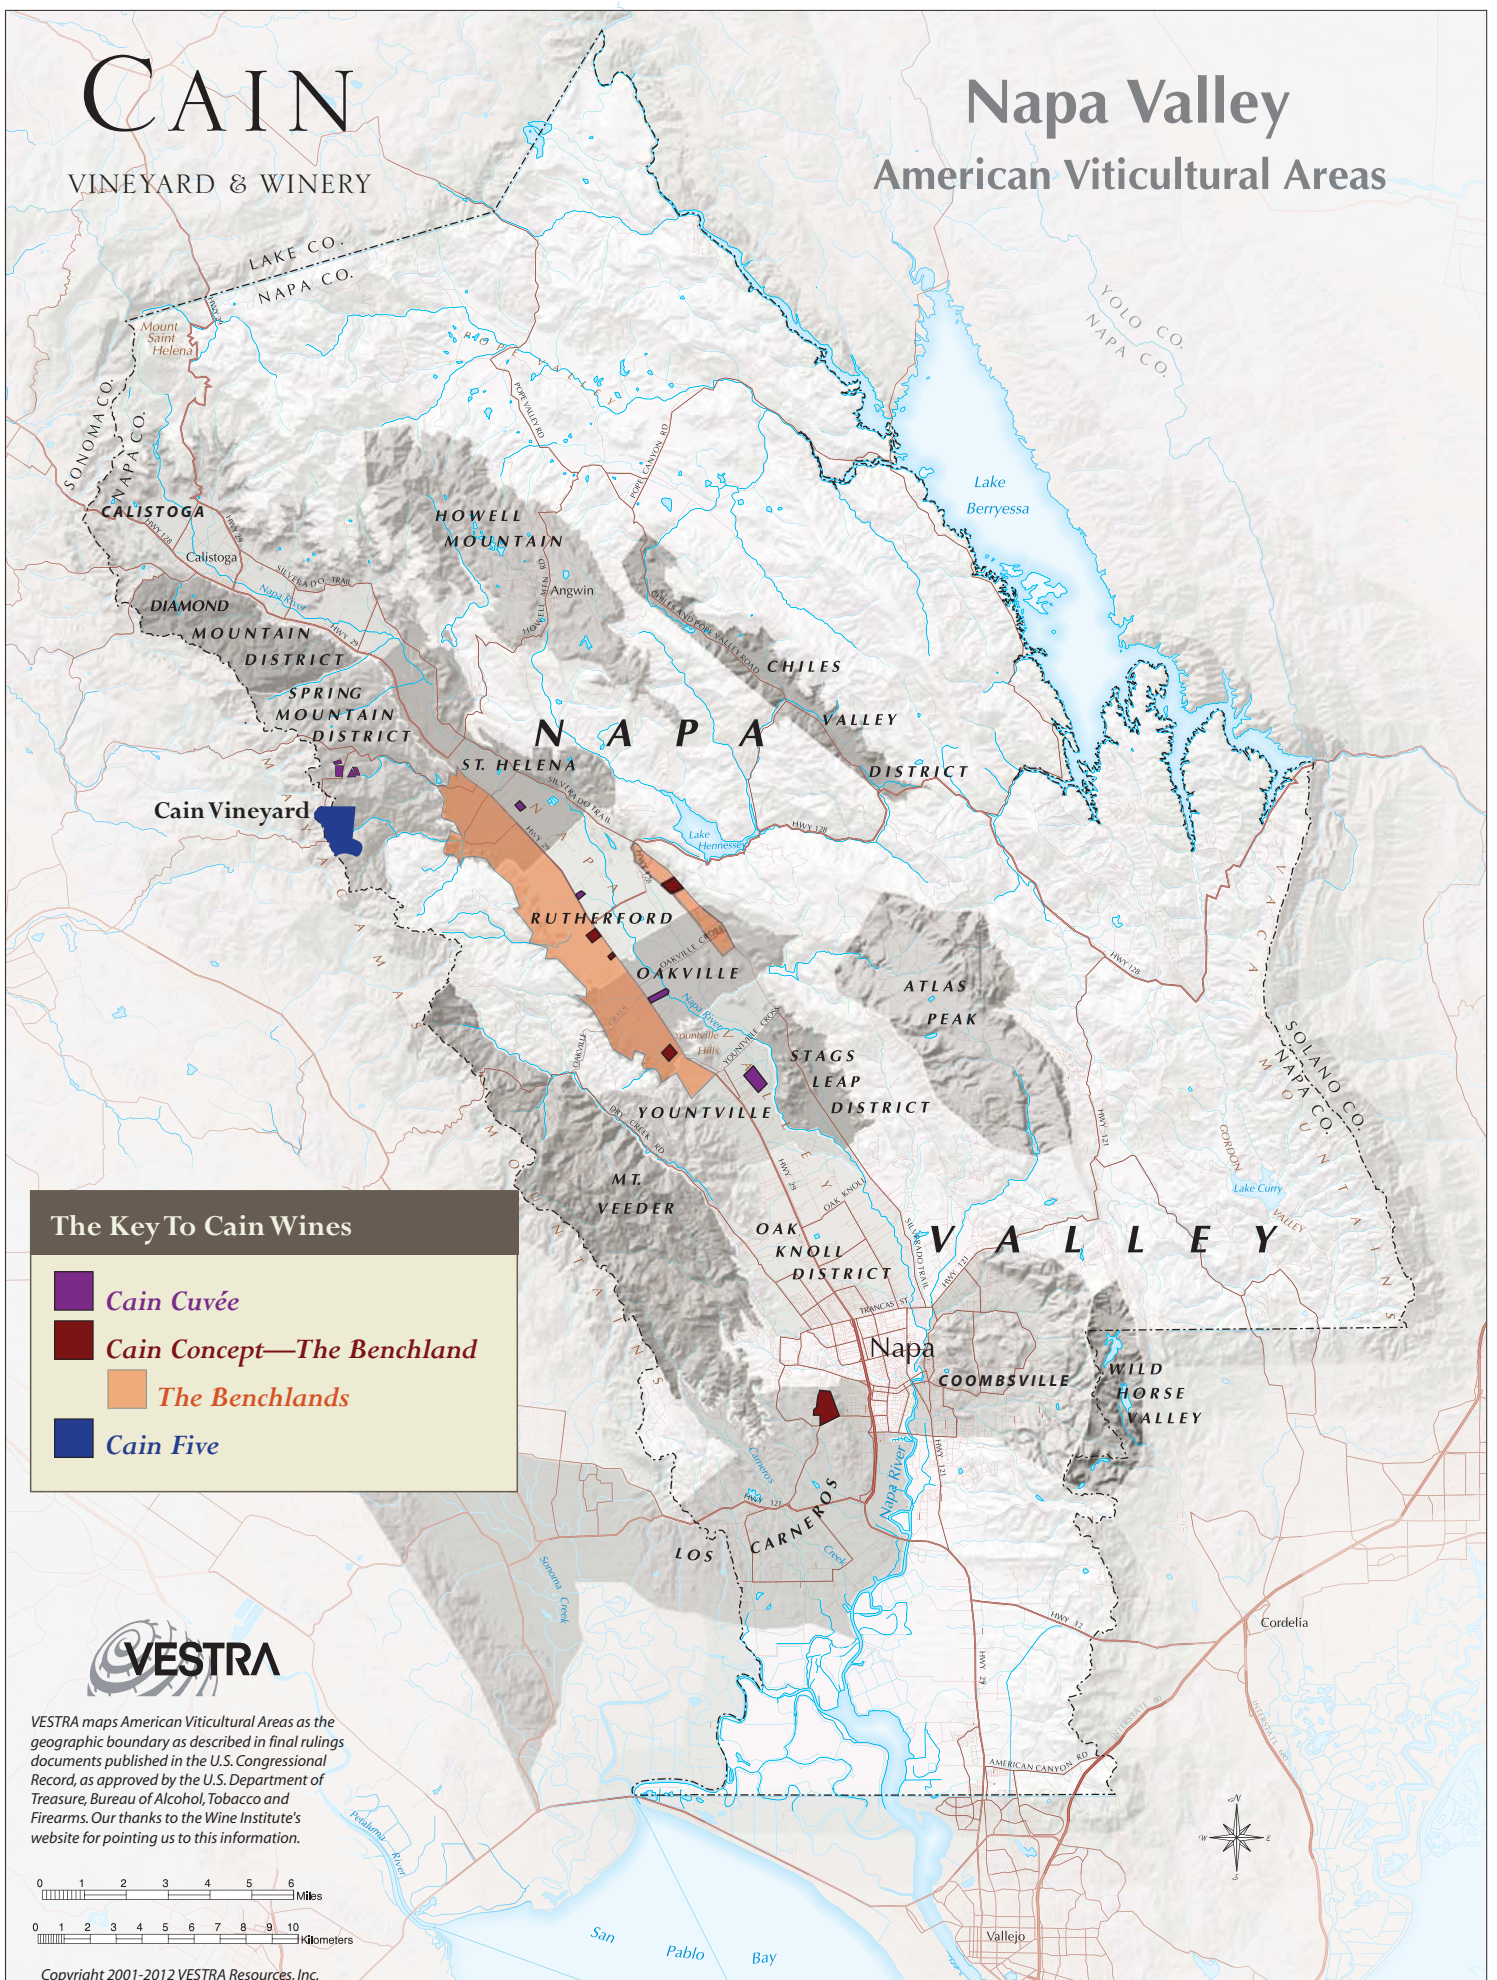

# CAIN

VINEYARD & WINERY

## Napa Valley American Viticultural Areas

### The Key To Cain Wines

-  **Cain Cuvée**
-  **Cain Concept—The Benchland**
-  **The Benchlands**
-  **Cain Five**

VESTRA maps American Viticultural Areas as the geographic boundary as described in final rulings documents published in the U.S. Congressional Record, as approved by the U.S. Department of Treasury, Bureau of Alcohol, Tobacco and Firearms. Our thanks to the Wine Institute's website for pointing us to this information.