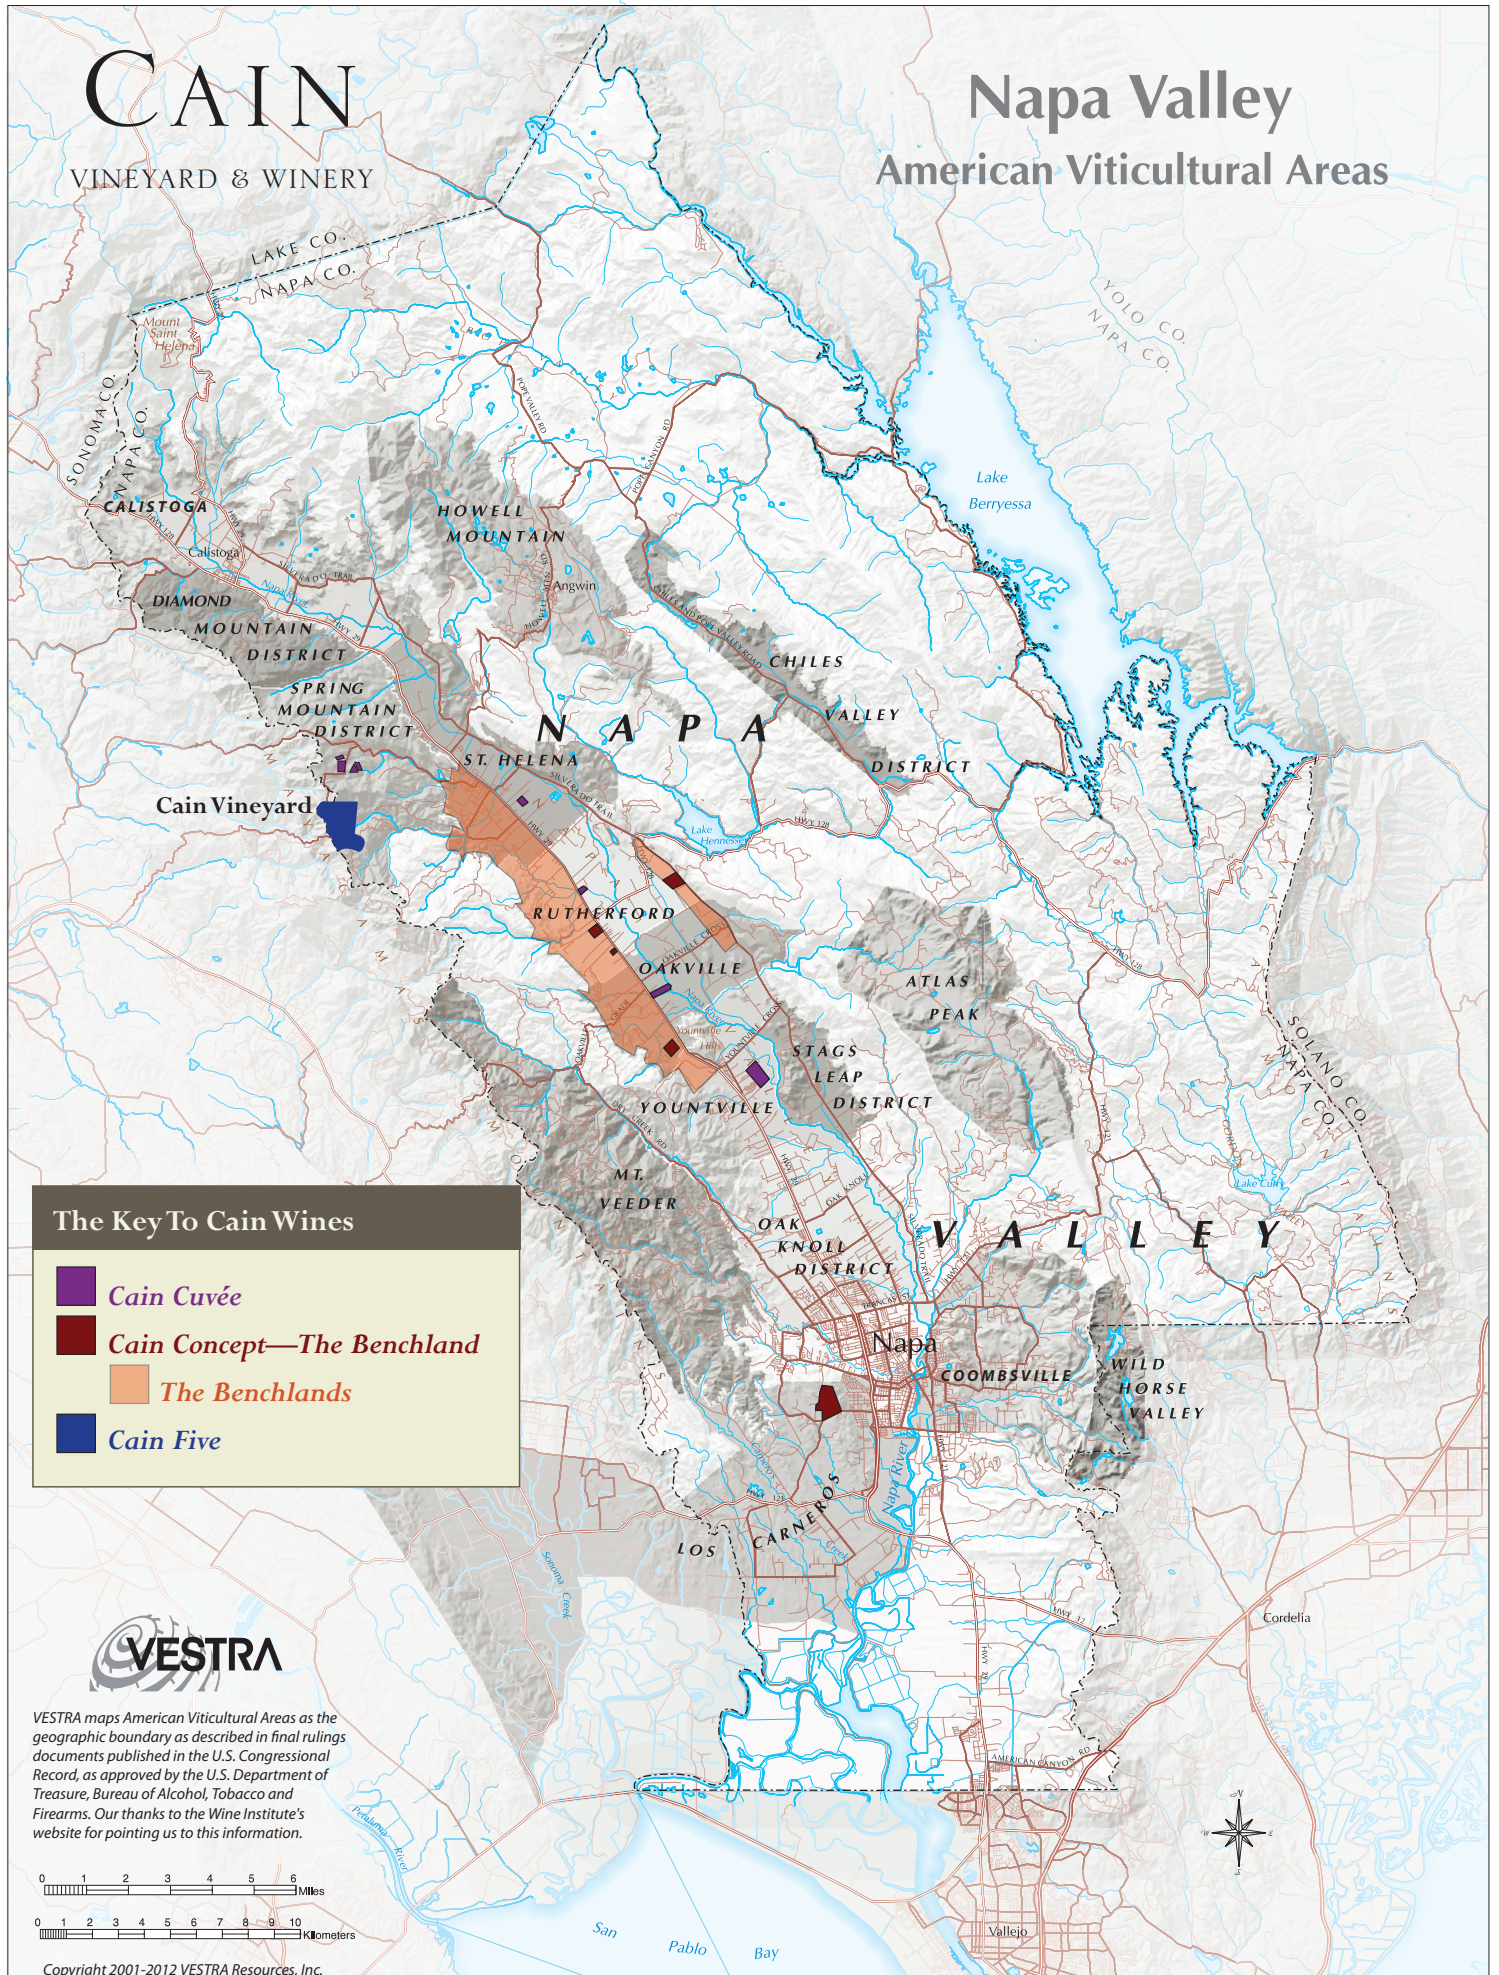

CAIN

VINEYARD & WINERY

Napa Valley American Viticultural Areas

The Key To Cain Wines

- Cain Cuvée*
- Cain Concept—The Benchland*
- The Benchlands*
- Cain Five*

VESTRA maps American Viticultural Areas as the geographic boundary as described in final rulings documents published in the U.S. Congressional Record, as approved by the U.S. Department of Treasure, Bureau of Alcohol, Tobacco and Firearms. Our thanks to the Wine Institute's website for pointing us to this information.